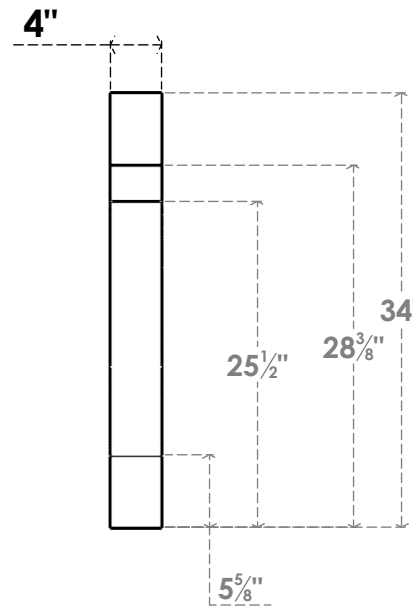

ITEM NUMBER: BRCPC040X28000X34000MRC

4"W X 28"D X 34"H MERCED ARCHITECTURAL GRADE PVC CLOSED KNEE BRACE

SIDE PROFILE

FRONT PROFILE

ISOMETRIC

EKENA MILLWORK
2300 WEST MAIN ST.
CLARKSVILLE, TX 75426
TOLL FREE: 866-607-0453
WWW.EKENAMILLWORK.COM

NOTES

1. INSTALLATION TO BE COMPLETED IN ACCORDANCE WITH MANUFACTURER'S SPECIFICATIONS.
2. DRAWING MAY NOT BE TO SCALE
3. THIS DRAWING IS INTENDED FOR DESIGN AND PLANNING PURPOSES ONLY.
4. ALL INFORMATION CONTAINED HEREIN WAS CURRENT AT THE TIME OF DEVELOPMENT BUT MUST BE REVIEWED AND APPROVED BY THE PRODUCT MANUFACTURER TO BE CONSIDERED ACCURATE.
5. ARCHITECTURAL GRADE PVC PRODUCTS ARE MADE FROM EXPANDED CELLULAR PVC AND COME NATURALLY WHITE BUT MAY BE PAINTED