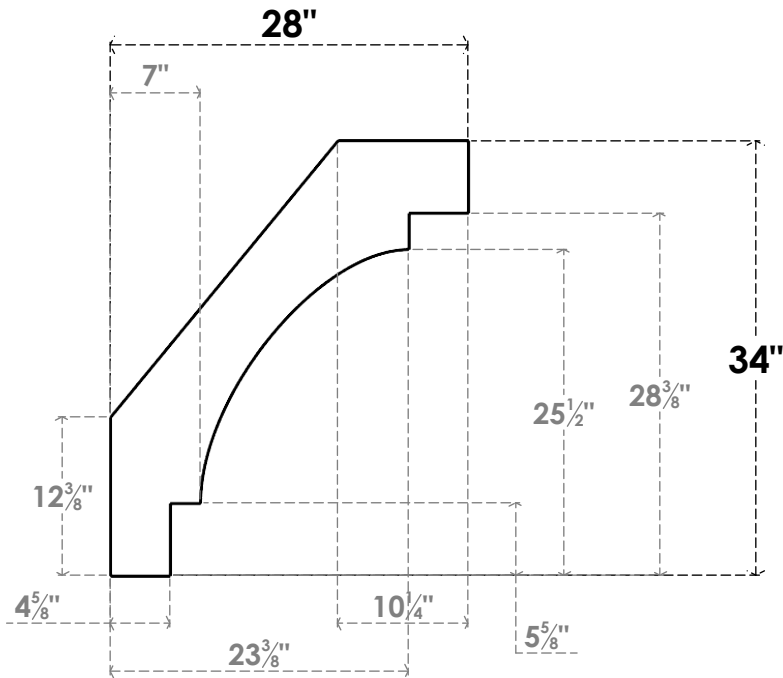

ITEM NUMBER: BRCPC040X28000X34000MRC

4"W X 28"D X 34"H MERCED ARCHITECTURAL GRADE PVC CLOSED KNEE BRACE

SIDE PROFILE

FRONT PROFILE

ISOMETRIC

EKENA MILLWORK
2300 WEST MAIN ST.
CLARKSVILLE, TX 75426
TOLL FREE: 866-607-0453
WWW.EKENAMILLWORK.COM